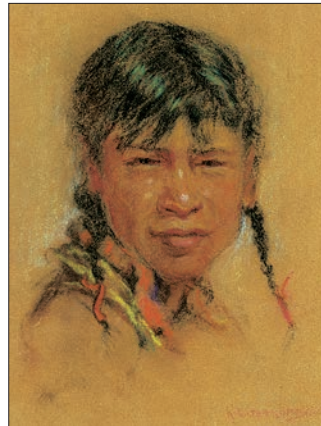

038 Nicholas de Grandmaison
Bull Head, Peta'saukomaupi
 \$20,000/30,000

oil on canvas board
 28x21.75 in. / 71x55 cm.

039 Nicholas de Grandmaison
First Nations Chief pastel on sandpaper
 \$12,000/15,000 19.5x15.5 in. / 49x39 cm.

040 Nicholas de Grandmaison
Portrait of a Wise Elder pastel on sandpaper
 \$12,000/15,000 22x16.5 in. / 55x41 cm.

041 Nicholas de Grandmaison
Child with Braids and Beads pastel on sandpaper
 \$9,000/12,000 14.75x11.75 in. / 37x29 cm.