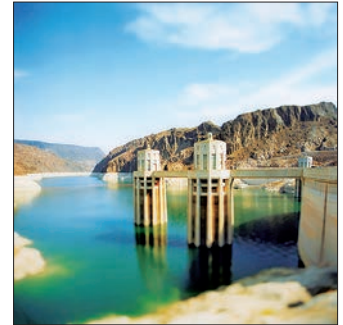

217 Toni Hafkenscheid
Hoover Dam colour photograph on paper
$2,000/3,000 47.75x47.75 in. / 121x121 cm.