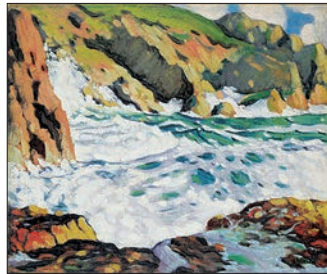

029 Marc-Aurele Fortin
La Mer en Furie oil on canvas
$8,000/12,000 18.25x21.5 in. / 46x54 cm.