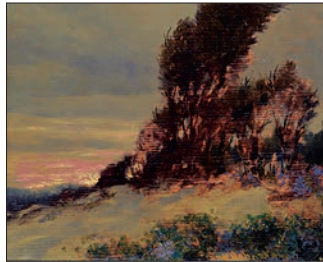

051 Maryanne Jespersen
Fraser River Twist oil on wood board
$800/1,200 48x12 in. / 121x30 cm.

052 Francis [Franz] Hans Johnston
Sullen Sunset oil on wood board
$4,000/6,000 9.5x11.5 in. / 24x29 cm.